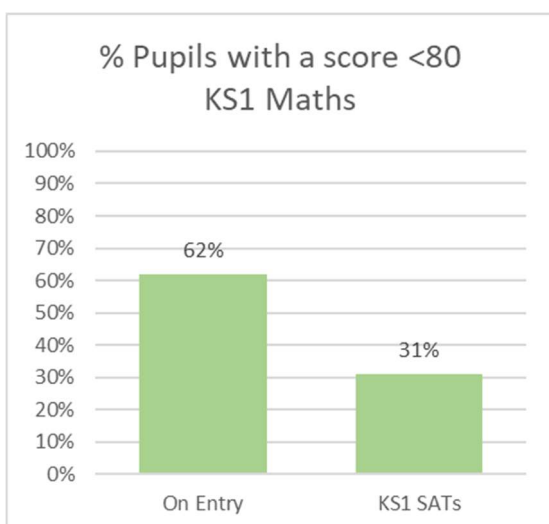

## Entries

All KS1 pupils were entered for KS1 SATS

## Value Added

For both Reading and Maths from the point of entry to SSSFN to the end of KS1 we have:

- Reduced the % of pupils with a standardised score less than 80
- Increased the % of pupils with a standardised score of 80 or above