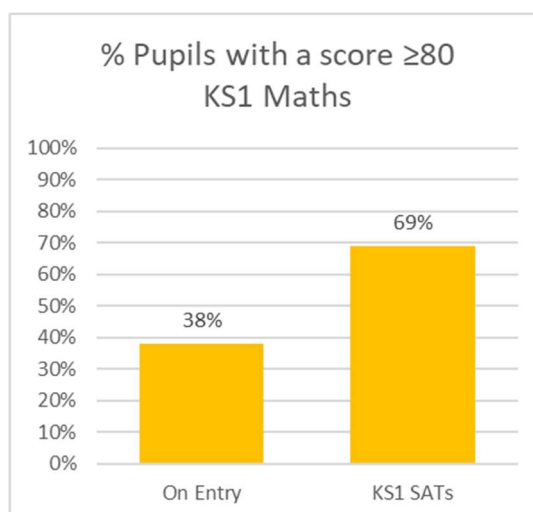

## Entries

All KS1 pupils were entered for KS1 SATS

## Value Added

For both Reading and Maths from the point of entry to SSSFN to the end of KS1 we have:

- Reduced the % of pupils with a standardised score less than 80
- Increased the % of pupils with a standardised score of 80 or above