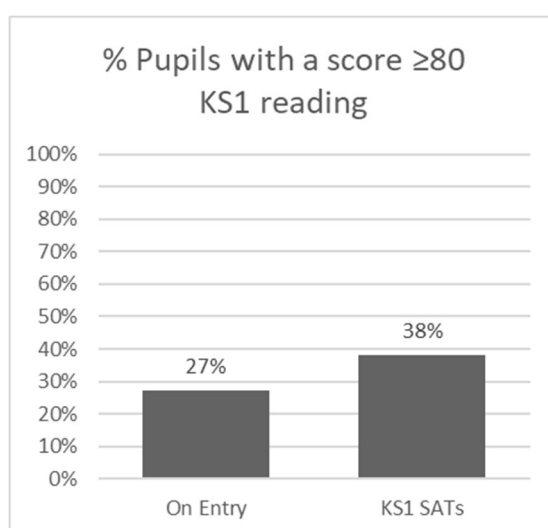

## Entries

All KS1 pupils were entered for KS1 SATS

## Value Added

For both Reading and Maths from the point of entry to SSSFN to the end of KS1 we have:

- Reduced the % of pupils with a standardised score less than 80
- Increased the % of pupils with a standardised score of 80 or above