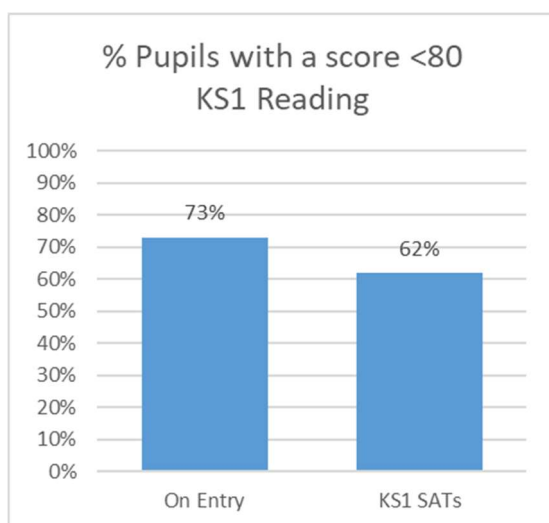

## Entries

All KS1 pupils were entered for KS1 SATS

## Value Added

For both Reading and Maths from the point of entry to SSSFN to the end of KS1 we have:

- Reduced the % of pupils with a standardised score less than 80
- Increased the % of pupils with a standardised score of 80 or above